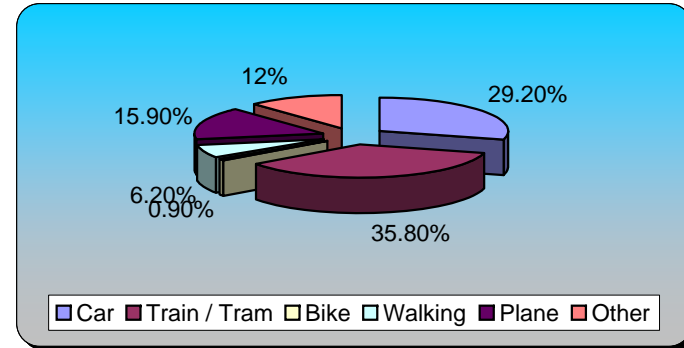

### Turning Graphical Results by Question

Session Name: Current Session

Created: 10/06/2008 12:22

1.) How did you travel today?	Responses	
Car	66	29.20%
Train / Tram	81	35.84%
Bike	2	0.88%
Walking	14	6.19%
Plane	36	15.93%
Other	27	11.95%
<b>Totals</b>	<b>226</b>	<b>100%</b>