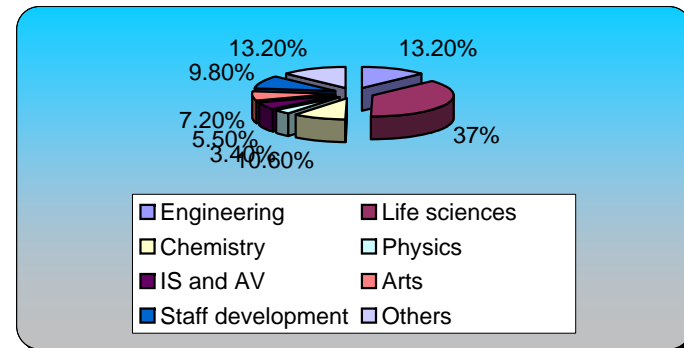

### Turning Graphical Results by Question

Session Name: Current Session

Created: 10/06/2008 12:22

1.) How did you travel today?	Responses	
Car	66	29.20%
Train / Tram	81	35.84%
Bike	2	0.88%
Walking	14	6.19%
Plane	36	15.93%
Other	27	11.95%
<b>Totals</b>	<b>226</b>	<b>100%</b>

2.) Demography – by domain	Responses	
Engineering	31	13.19%
Life sciences	87	37.02%
Chemistry	25	10.64%
Physics	8	3.40%
IS and AV	13	5.53%
Arts	17	7.23%
Staff development	23	9.79%
Others	31	13.19%
<b>Totals</b>	<b>235</b>	<b>100%</b>